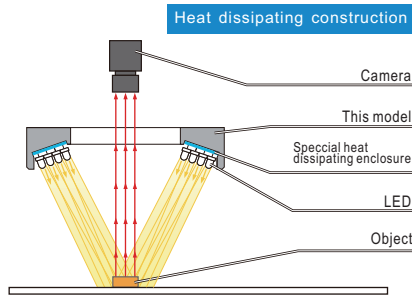

Ring Lights

RSL/SSL Series

Direct Lighting

High-intensity light output, creating crisp vivid image

Direct light can be irradiated with focus on the center of the workpiece from any angle.

Illumination structure of RSL-90

The flexible board is formed to the desired shape and a high-density LED array placed on the substrate. The light is concentrated at the center of the illumination system.

System

Optical

Motion

Vision

Mechanics