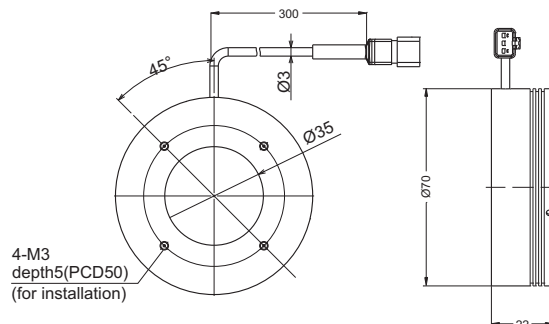

Ring Lights

RSL/SSL Series

Direct Lighting

1 RSL-32□

2 RSL-42□

4 RSL-70□

- System •
- Optical •
- Motion •
- Vision •
- Mechanics •
- Index •

VDM

Lighting

Lens

Camera

Ring Lights

Low-angle

Bar Lights

Flat-ring

Flat Lights

Dome Lights

Coaxial Lights

Spot Lights