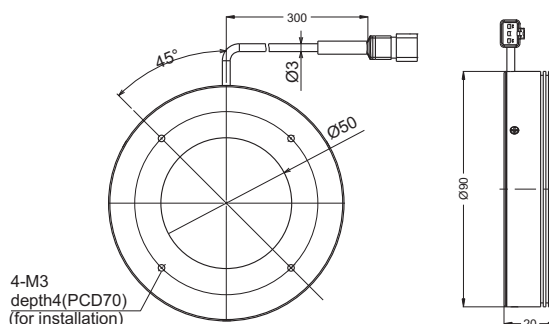

Flat-ring

Flat Lights

Dome Lights

Coaxial Lights

Spot Lights

Product Lineup Table

Series	Model Name	Color	Power Consumption	Dimension
RSL	RSL-32R	●	24V/1.6W	1
	RSL-32W	○	24V/1.9W	
	RSL-32B	●	24V/2.0W	
	RSL-32G	●	24V/2.0W	
	RSL-42R	●	24V/2.1W	2
	RSL-42W	○	24V/2.7W	
	RSL-42B	●	24V/2.9W	
	RSL-42G	●	24V/2.9W	
	RSL-50R	●	24V/3.1W	3
	RSL-50R-WD	●	24V/3.1W	
	RSL-50W	○	24V/3.8W	
	RSL-50B	●	24V/4.1W	
RSL-50G	●	24V/4.1W	4	
RSL-70R	●	24V/6.1W		
RSL-70R-WD	●	24V/6.1W		
RSL-70W	○	24V/7.6W		
RSL-70B	●	24V/8.2W	5	
RSL-70G	●	24V/8.2W		
RSL-90R	●	24V/11W		
RSL-90R-WD	●	24V/11W	6	
RSL-90W	○	24V/14W		
RSL-90B	●	24V/15W		
RSL-90G	●	24V/15W		

Series	Model Name	Color	Power Consumption	Dimension
RSL	RSL-90R-30	●	24V/14W	7
	RSL-90W-30	○	24V/18W	
	RSL-90B-30	●	24V/18W	
	RSL-90G-30	●	24V/18W	
	RSL-120R	●	24V/24W	8
RSL-120W	○	24V/28W		
RSL-120B	●	24V/28W		
SSL	RSL-120G	●	24V/28W	9
	SSL-56R	●	24V/3.1W	
	SSL-56R-WD	●	24V/3.1W	
	SSL-56W	○	24V/4.1W	10
	SSL-56B	●	24V/4.1W	
	SSL-56G	●	24V/4.1W	
	SSL-28R	●	24V/0.4W	11
SSL-34R	●	24V/0.8W	12	

6 RSL-90□

7 RSL-90□-30

8 RSL-120□

- System •
- Optical •
- Motion •
- Vision •
- Mechanics •
- Index •

VDM

Lighting

Lens

Camera