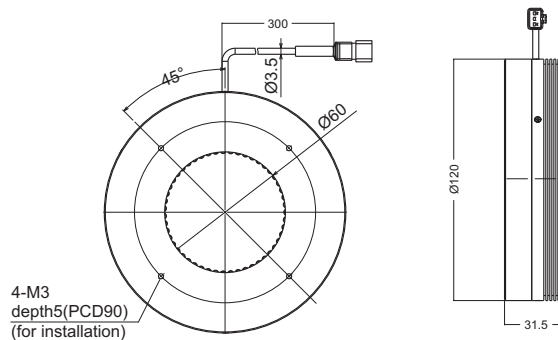

Flat-ring

Flat Lights

Dome Lights

Coaxial Lights

Spot Lights

Product Lineup Table

Series	Model Name	Color	Power Consumption	Dimension
RSL	RSL-32R	●	24V/1.6W	1
	RSL-32W	○	24V/1.9W	
	RSL-32B	●	24V/2.0W	
	RSL-32G	●	24V/2.0W	
	RSL-42R	●	24V/2.1W	2
	RSL-42W	○	24V/2.7W	
	RSL-42B	●	24V/2.9W	
	RSL-42G	●	24V/2.9W	
	RSL-50R	●	24V/3.1W	3
	RSL-50R-WD	●	24V/3.1W	
	RSL-50W	○	24V/3.8W	
	RSL-50B	●	24V/4.1W	
RSL-50G	●	24V/4.1W	4	
RSL-70R	●	24V/6.1W		
RSL-70R-WD	●	24V/6.1W		
RSL-70W	○	24V/7.6W		
RSL-70B	●	24V/8.2W	5	
RSL-70G	●	24V/8.2W		
RSL-90R	●	24V/11W		
RSL-90R-WD	●	24V/11W	6	
RSL-90W	○	24V/14W		
RSL-90B	●	24V/15W		
RSL-90G	●	24V/15W		

Series	Model Name	Color	Power Consumption	Dimension
RSL	RSL-90R-30	●	24V/14W	7
	RSL-90W-30	○	24V/18W	
	RSL-90B-30	●	24V/18W	
	RSL-90G-30	●	24V/18W	
	RSL-120R	●	24V/24W	8
RSL-120W	○	24V/28W		
RSL-120B	●	24V/28W		
SSL	RSL-120G	●	24V/28W	9
	SSL-56R	●	24V/3.1W	
	SSL-56R-WD	●	24V/3.1W	
	SSL-56W	○	24V/4.1W	10
	SSL-56B	●	24V/4.1W	
	SSL-56G	●	24V/4.1W	
	SSL-28R	●	24V/0.4W	11
SSL-34R	●	24V/0.8W	12	

6 RSL-90□

7 RSL-90□-30

8 RSL-120□

- System •
- Optical •
- Motion •
- Vision •
- Mechanics •
- Index •

VDM

Lighting

Lens

Camera