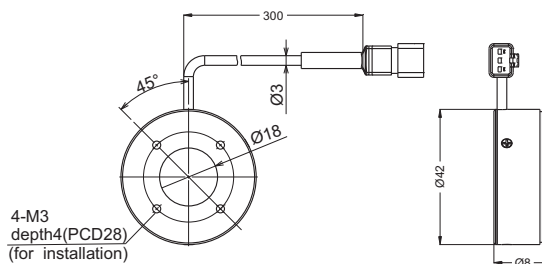

Ring Lights

RSL/SSL Series

Direct Lighting

1 RSL-32□

2 RSL-42□

- System •
- Optical •
- Motion •
- Vision •
- Mechanics •
- Index •

VDM

Lighting

Lens

Camera

Ring Lights

Low-angle

Bar Lights

Flat-ring

Flat Lights

Dome Lights

Coaxial Lights

Spot Lights