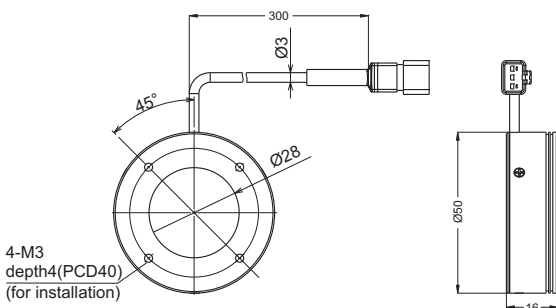

Ring Lights

RSL/SSL Series

Direct Lighting

1 RSL-32□

2 RSL-42□

3 RSL-50□

- System •
- Optical •
- Motion •
- Vision •
- Mechanics •
- Index •

VDM

Lighting

Lens

Camera

Ring Lights

Low-angle

Bar Lights

Flat-ring

Flat Lights

Dome Lights

Coaxial Lights

Spot Lights