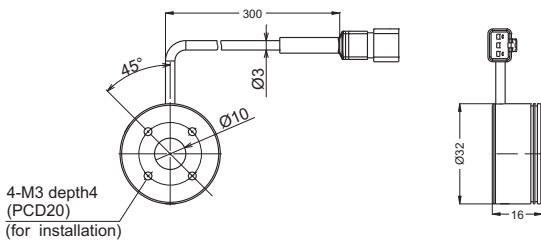

Ring Lights

RSL/SSL Series

Direct Lighting

1 RSL-32□