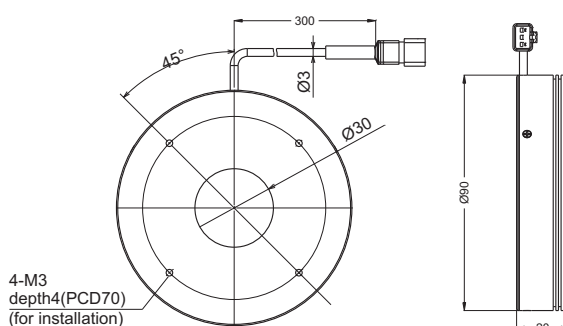

Flat-ring

Flat Lights

Dome Lights

Coaxial Lights

Spot Lights

Product Lineup Table

Series	Model Name	Color	Power Consumption	Dimension
RSL	RSL-32R	●	24V/1.6W	1
	RSL-32W	○	24V/1.9W	
	RSL-32B	●	24V/2.0W	
	RSL-32G	●	24V/2.0W	
	RSL-42R	●	24V/2.1W	2
	RSL-42W	○	24V/2.7W	
	RSL-42B	●	24V/2.9W	
	RSL-42G	●	24V/2.9W	
	RSL-50R	●	24V/3.1W	3
	RSL-50R-WD	●	24V/3.1W	
	RSL-50W	○	24V/3.8W	
	RSL-50B	●	24V/4.1W	
RSL-50G	●	24V/4.1W	4	
RSL-70R	●	24V/6.1W		
RSL-70R-WD	●	24V/6.1W		
RSL-70W	○	24V/7.6W		
RSL-70B	●	24V/8.2W	5	
RSL-70G	●	24V/8.2W		
RSL-90R	●	24V/11W		
RSL-90R-WD	●	24V/11W	6	
RSL-90W	○	24V/14W		
RSL-90B	●	24V/15W		
RSL-90G	●	24V/15W		

Series	Model Name	Color	Power Consumption	Dimension
RSL	RSL-90R-30	●	24V/14W	7
	RSL-90W-30	○	24V/18W	
	RSL-90B-30	●	24V/18W	
	RSL-90G-30	●	24V/18W	
	RSL-120R	●	24V/24W	8
RSL-120W	○	24V/28W		
RSL-120B	●	24V/28W		
SSL	RSL-120G	●	24V/28W	9
	SSL-56R	●	24V/3.1W	
	SSL-56R-WD	●	24V/3.1W	
	SSL-56W	○	24V/4.1W	10
	SSL-56B	●	24V/4.1W	
	SSL-56G	●	24V/4.1W	
	SSL-28R	●	24V/0.4W	11
SSL-34R	●	24V/0.8W	12	

6 RSL-90□

7 RSL-90□-30

8 RSL-120□

- System •
- Optical •
- Motion •
- Vision •
- Mechanics •
- Index •

VDM

Lighting

Lens

Camera