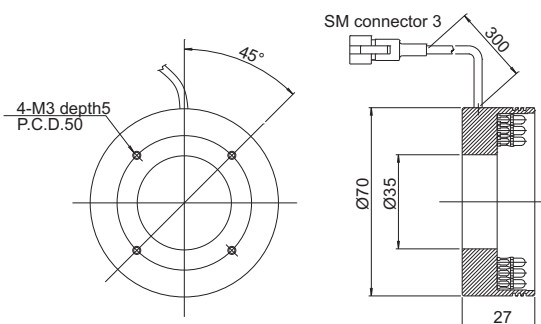

Flat-ring

Flat Lights

Dome Lights

Coaxial Lights

Spot Lights

Product Lineup Table

Series	Model Name	Color	Power Consumption	Dimension
RSL	RSL-32R	●	24V/1.6W	1
	RSL-32W	○	24V/1.9W	
	RSL-32B	●	24V/2.0W	
	RSL-32G	●	24V/2.0W	
	RSL-42R	●	24V/2.1W	2
	RSL-42W	○	24V/2.7W	
	RSL-42B	●	24V/2.9W	
	RSL-42G	●	24V/2.9W	
	RSL-50R	●	24V/3.1W	3
	RSL-50R-WD	●	24V/3.1W	
	RSL-50W	○	24V/3.8W	
	RSL-50B	●	24V/4.1W	
RSL-50G	●	24V/4.1W	4	
RSL-70R	●	24V/6.1W		
RSL-70R-WD	●	24V/6.1W		
RSL-70W	○	24V/7.6W		
RSL-70B	●	24V/8.2W	5	
RSL-70G	●	24V/8.2W		
RSL-90R	●	24V/11W		
RSL-90R-WD	●	24V/11W	6	
RSL-90W	○	24V/14W		
RSL-90B	●	24V/15W		
RSL-90G	●	24V/15W		

Series	Model Name	Color	Power Consumption	Dimension
RSL	RSL-90R-30	●	24V/14W	7
	RSL-90W-30	○	24V/18W	
	RSL-90B-30	●	24V/18W	
	RSL-90G-30	●	24V/18W	
	RSL-120R	●	24V/24W	8
RSL-120W	○	24V/28W		
RSL-120B	●	24V/28W		
SSL	RSL-120G	●	24V/28W	9
	SSL-56R	●	24V/3.1W	
	SSL-56R-WD	●	24V/3.1W	
	SSL-56W	○	24V/4.1W	10
	SSL-56B	●	24V/4.1W	
	SSL-56G	●	24V/4.1W	
	SSL-28R	●	24V/0.4W	11
SSL-34R	●	24V/0.8W	12	

6 RSL-90□

7 RSL-90□-30

8 RSL-120□

- System •
- Optical •
- Motion •
- Vision •
- Mechanics •
- Index •

VDM

Lighting

Lens

Camera