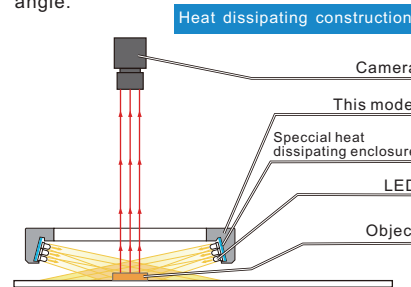

Low-angle Ring Lights

RSL-L/RSZ-Z Series

Direct Lighting

Ideal for edge detection and highlighting scratches on glossy surfaces

Low-angle illumination is ideally suited for edge detection and for emphasizing incused characters or scratches on metal surfaces.

Low-angle illumination can be used to highlight characteristic features of workpieces

The RSL-L/RSZ-Z is an ultra-low-angle illumination system with an ultra-thin design of just 10 mm. The thin design means that only minimal space is required for installation. At a working distance from the light of 5 to 10 mm, the system can emphasize edges and height variations when taking photographs.

Illumination structure of RSL-132L

A flexible circuit board is fixed at the desired angle to illuminate the workpiece from a low angle.

Product Lineup Table

Series	Model Name	Color	Power Consumption	Dimension
RSL-L	RSL-48LR	●	24V/2.1W	1
	RSL-48LW	○		
	RSL-48LB	●	24V/3.1W	
	RSL-48LG	●		
	RSL-74LR	●	24V/4.6W	2
	RSL-74LW	○	24V/5.7W	
	RSL-74LB	●	24V/6.1W	
	RSL-74LG	●		
	RSL-100LR	●	24V/9.1W	3
	RSL-100LW	○		
	RSL-100LB	●	24V/12W	
	RSL-100LG	●		
	RSL-132LR	●	24V/13W	4
	RSL-132LW	○	24V/16W	
	RSL-132LB	●	24V/17W	
	RSL-132LG	●		
RSL-170LR	●	24V/18W	5	
RSL-170LW	○	24V/22W		
RSL-170LB	●	24V/23W		
RSL-170LG	●			
RSL-208LR	●	24V/22W	6	
RSL-208LW	○			
RSL-208LB	●	24V/28W		
RSL-208LG	●			