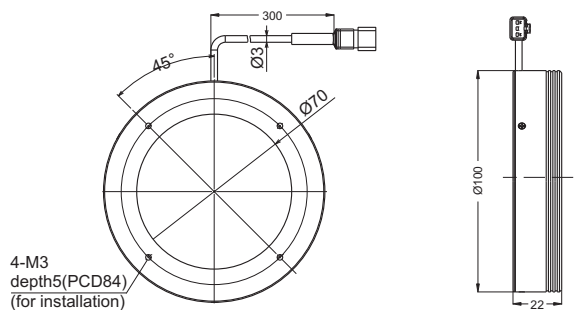

Illumination structure of RSL-132L

A flexible circuit board is fixed at the desired angle to illuminate the workpiece from a low angle.

Product Lineup Table

Series	Model Name	Color	Power Consumption	Dimension
RSL-L	RSL-48LR	●	24V/2.1W	1
	RSL-48LW	○		
	RSL-48LB	●	24V/3.1W	
	RSL-48LG	●		
	RSL-74LR	●	24V/4.6W	2
	RSL-74LW	○	24V/5.7W	
	RSL-74LB	●	24V/6.1W	
	RSL-74LG	●		
	RSL-100LR	●	24V/9.1W	3
	RSL-100LW	○		
	RSL-100LB	●	24V/12W	
	RSL-100LG	●		
	RSL-132LR	●	24V/13W	4
	RSL-132LW	○	24V/16W	
	RSL-132LB	●	24V/17W	
	RSL-132LG	●		
RSL-170LR	●	24V/18W	5	
RSL-170LW	○	24V/22W		
RSL-170LB	●	24V/23W		
RSL-170LG	●			
RSL-208LR	●	24V/22W	6	
RSL-208LW	○			
RSL-208LB	●	24V/28W		
RSL-208LG	●			

Low-angle Ring Lights

RSL-L/RSZ-Z Series

Direct Lighting

1 RSL-48L

2 RSL-74L

3 RSL-100L

4 RSL-132L

5 RSL-170L