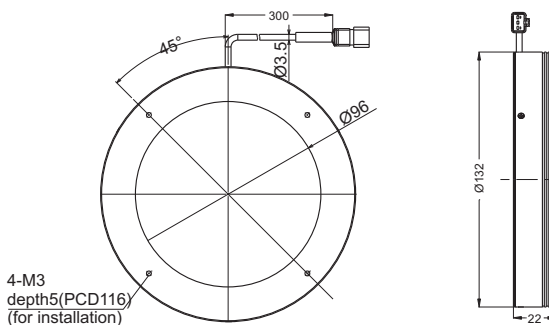

Low-angle Ring Lights

RSL-L/RSZ-Z Series

Direct Lighting

4 RSL-132L

- System
- Optical
- Motion
- **Vision**
- Mechanics
- Index

VDM

Lighting

Lens

Camera

Ring Lights

Low-angle

Bar Lights

Flat-ring

Flat Lights

Dome Lights

Coaxial Lights

Spot Lights