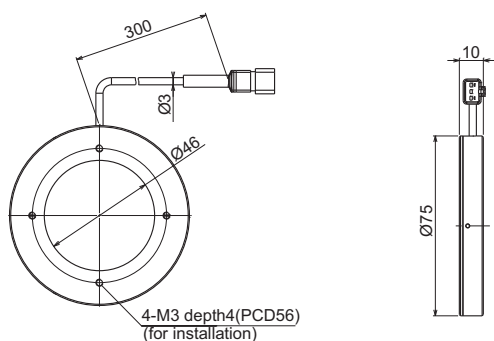

Illumination structure of RSL-132L

A flexible circuit board is fixed at the desired angle to illuminate the workpiece from a low angle.

Product Lineup Table

Series	Model Name	Color	Power Consumption	Dimension
RSL-L	RSL-48LR	●	24V/2.1W	1
	RSL-48LW	○		
	RSL-48LB	●	24V/3.1W	
	RSL-48LG	●		
	RSL-74LR	●	24V/4.6W	2
	RSL-74LW	○	24V/5.7W	
	RSL-74LB	●	24V/6.1W	
	RSL-74LG	●		
	RSL-100LR	●	24V/9.1W	3
	RSL-100LW	○		
	RSL-100LB	●	24V/12W	
	RSL-100LG	●		
	RSL-132LR	●	24V/13W	4
	RSL-132LW	○	24V/16W	
	RSL-132LB	●	24V/17W	
	RSL-132LG	●		
RSL-170LR	●	24V/18W	5	
RSL-170LW	○	24V/22W		
RSL-170LB	●	24V/23W		
RSL-170LG	●			
RSL-208LR	●	24V/22W	6	
RSL-208LW	○			
RSL-208LB	●	24V/28W		
RSL-208LG	●			

Low-angle Ring Lights

RSL-L/RSZ-Z Series

Direct Lighting

1 RSL-48L

2 RSL-74L

3 RSL-100L

4 RSL-132L

5 RSL-170L

6 RSL-208L

7 RSZ-75Z

8 RSZ-96Z

- System
- Optical
- Motion
- Vision**
- Mechanics
- Index

VDM

Lighting

Lens

Camera