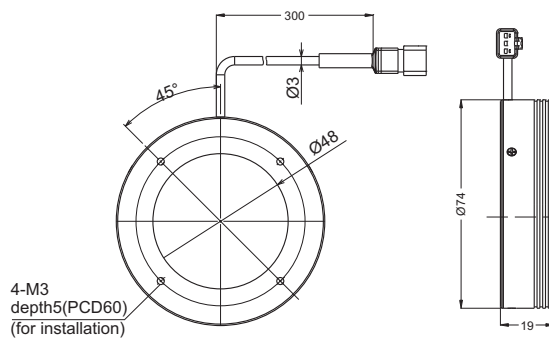

Low-angle Ring Lights

RSL-L/RSZ-Z Series

Direct Lighting

2 RSL-74L

- System
- Optical
- Motion
- **Vision**
- Mechanics
- Index

VDM

Lighting

Lens

Camera

Ring Lights

Low-angle

Bar Lights

Flat-ring

Flat Lights

Dome Lights

Coaxial Lights

Spot Lights