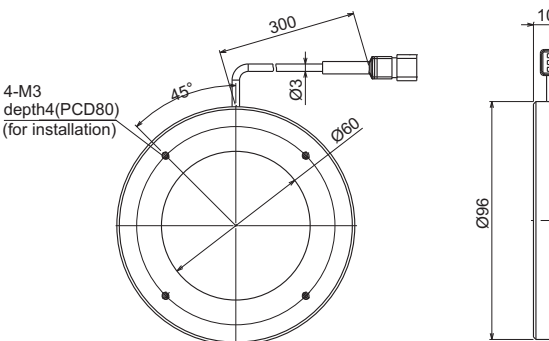

Illumination structure of RSL-132L

A flexible circuit board is fixed at the desired angle to illuminate the workpiece from a low angle.

Product Lineup Table

Series	Model Name	Color	Power Consumption	Dimension
RSL-L	RSL-48LR	●	24V/2.1W	1
	RSL-48LW	○		
	RSL-48LB	●	24V/3.1W	
	RSL-48LG	●		
	RSL-74LR	●	24V/4.6W	2
	RSL-74LW	○	24V/5.7W	
	RSL-74LB	●	24V/6.1W	
	RSL-74LG	●		
	RSL-100LR	●	24V/9.1W	3
	RSL-100LW	○		
	RSL-100LB	●	24V/12W	
	RSL-100LG	●		
	RSL-132LR	●	24V/13W	4
	RSL-132LW	○	24V/16W	
	RSL-132LB	●	24V/17W	
	RSL-132LG	●		
RSL-170LR	●	24V/18W	5	
RSL-170LW	○	24V/22W		
RSL-170LB	●	24V/23W		
RSL-170LG	●			
RSL-208LR	●	24V/22W	6	
RSL-208LW	○			
RSL-208LB	●	24V/28W		
RSL-208LG	●			

Low-angle Ring Lights

RSL-L/RSZ-Z Series

Direct Lighting

1 RSL-48L

2 RSL-74L

3 RSL-100L

4 RSL-132L

5 RSL-170L

6 RSL-208L

7 RSZ-75Z

8 RSZ-96Z

- System
- Optical
- Motion
- Vision**
- Mechanics
- Index

VDM

Lighting

Lens

Camera