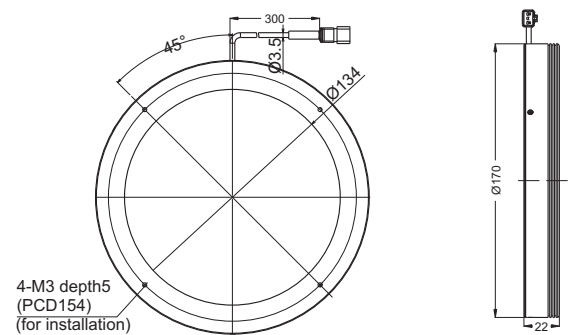

Illumination structure of RSL-132L

A flexible circuit board is fixed at the desired angle to illuminate the workpiece from a low angle.

Product Lineup Table

Series	Model Name	Color	Power Consumption	Dimension
RSL-L	RSL-48LR	●	24V/2.1W	1
	RSL-48LW	○		
	RSL-48LB	●	24V/3.1W	
	RSL-48LG	●		
	RSL-74LR	●	24V/4.6W	2
	RSL-74LW	○	24V/5.7W	
	RSL-74LB	●	24V/6.1W	
	RSL-74LG	●		
	RSL-100LR	●	24V/9.1W	3
	RSL-100LW	○		
	RSL-100LB	●	24V/12W	
	RSL-100LG	●		
	RSL-132LR	●	24V/13W	4
	RSL-132LW	○	24V/16W	
	RSL-132LB	●	24V/17W	
	RSL-132LG	●		
RSL-170LR	●	24V/18W	5	
RSL-170LW	○	24V/22W		
RSL-170LB	●	24V/23W		
RSL-170LG	●			
RSL-208LR	●	24V/22W	6	
RSL-208LW	○			
RSL-208LB	●	24V/28W		
RSL-208LG	●			

Low-angle Ring Lights

RSL-L/RSZ-Z Series

Direct Lighting

1 RSL-48L

2 RSL-74L

3 RSL-100L

4 RSL-132L

5 RSL-170L