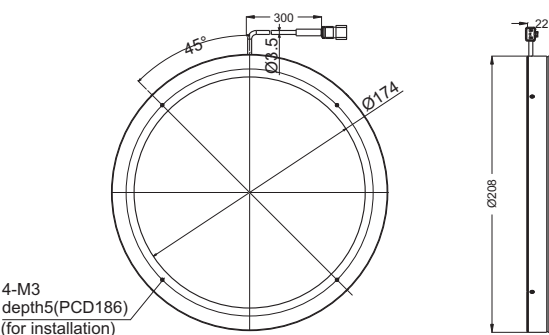

Illumination structure of RSL-132L

A flexible circuit board is fixed at the desired angle to illuminate the workpiece from a low angle.

Product Lineup Table

Series	Model Name	Color	Power Consumption	Dimension
RSL-L	RSL-48LR	●	24V/2.1W	1
	RSL-48LW	○		
	RSL-48LB	●	24V/3.1W	
	RSL-48LG	●		
	RSL-74LR	●	24V/4.6W	2
	RSL-74LW	○	24V/5.7W	
	RSL-74LB	●	24V/6.1W	
	RSL-74LG	●		
	RSL-100LR	●	24V/9.1W	3
	RSL-100LW	○		
	RSL-100LB	●	24V/12W	
	RSL-100LG	●		
	RSL-132LR	●	24V/13W	4
	RSL-132LW	○	24V/16W	
	RSL-132LB	●	24V/17W	
	RSL-132LG	●		
RSL-170LR	●	24V/18W	5	
RSL-170LW	○	24V/22W		
RSL-170LB	●	24V/23W		
RSL-170LG	●			
RSL-208LR	●	24V/22W	6	
RSL-208LW	○			
RSL-208LB	●	24V/28W		
RSL-208LG	●			

Series	Model Name	Color	Power Consumption	Dimension
RSZ-Z	RSZ-75ZR	●	24V/2.6W	7
	RSZ-75ZW	○		
	RSZ-75ZB	●	24V/4.1W	
	RSZ-75ZG	●		
	RSZ-96ZR	●	24V/3.1W	8
	RSZ-96ZW	○		
	RSZ-96ZB	●	24V/4.1W	
	RSZ-96ZG	●		
	RSZ-146ZR	●	24V/4.6W	9
	RSZ-146ZW	○		
	RSZ-146ZB	●	24V/6.5W	
	RSZ-146ZG	●		
	RSZ-176ZR	●	24V/6.1W	10
	RSZ-176ZW	○		
	RSZ-176ZB	●	24V/8.2W	
	RSZ-176ZG	●		
	RSZ-206ZR	●	24V/7.1W	11
RSZ-206ZW	○			
RSZ-206ZB	●	24V/9.8W		
RSZ-206ZG	●			

Low-angle Ring Lights

RSL-L/RSZ-Z Series

Direct Lighting

1 RSL-48L

2 RSL-74L

3 RSL-100L

4 RSL-132L

5 RSL-170L

6 RSL-208L

7 RSZ-75Z

8 RSZ-96Z

- System
- Optical
- Motion
- Vision**
- Mechanics
- Index

VDM

Lighting

Lens

Camera