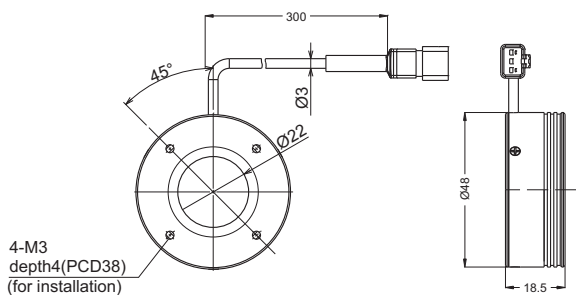

Low-angle Ring Lights

RSL-L/RSZ-Z Series

Direct Lighting

1 RSL-48L