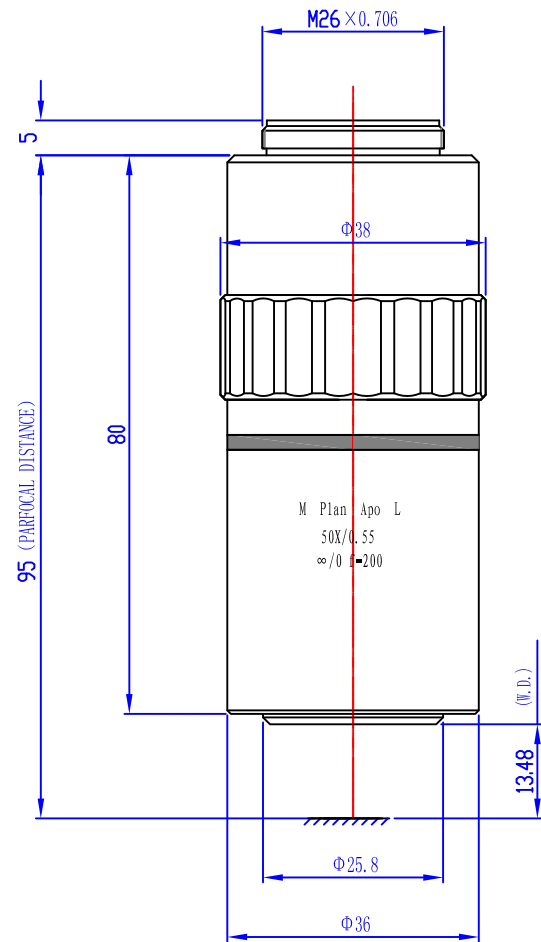

# 95MM M PLAN LARGE N.A. SERIES

95MM M Plan Apo Large N.A. 20X

95MM M Plan Apo Large N.A. 50X

名称	Specification					EYEPIECE (WF 10 / 24)		
	N. A.	W. D. (mm)	f' (mm)	R (μ m)	± Δ p (μ m)	Total Magnification	Object Field (mm)	± Δ (μ m)
VML-20H	0.42	20.68	10	0.7	1.6	200X	∅1.2	3.3
VML-50H	0.55	13.48	4	0.5	0.9	500X	∅0.48	1.4