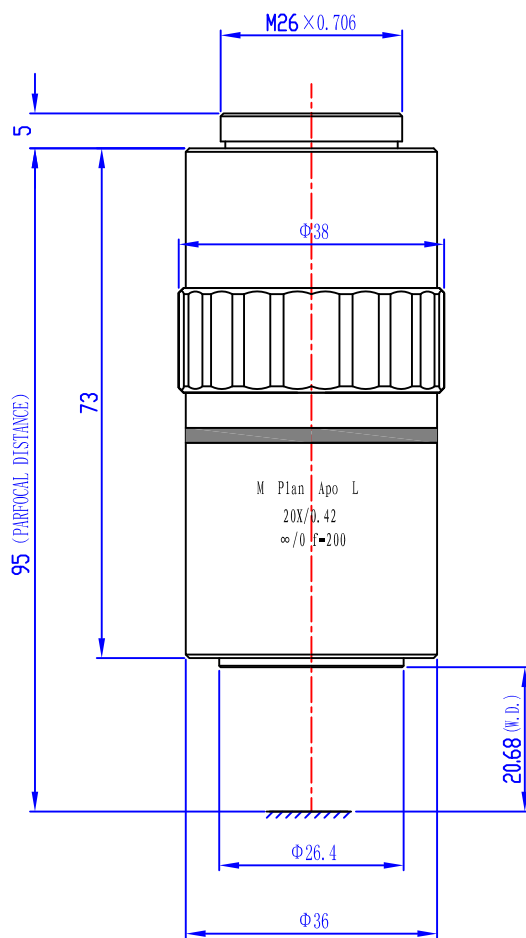

# 95MM M PLAN LARGE N.A. SERIES

95MM M Plan Apo Large N.A. 20X

95MM M Plan Apo Large N.A. 50X

名称	Specification					EYEPIECE (WF 10 / 24)		
	N. A.	W. D. (mm)	f' (mm)	R (μ m)	± Δ p (μ m)	Total Magnification	Object Field (mm)	± Δ (μ m)
VML-20H	0.42	20.68	10	0.7	1.6	200X	∅1.2	3.3
VML-50H	0.55	13.48	4	0.5	0.9	500X	∅0.48	1.4